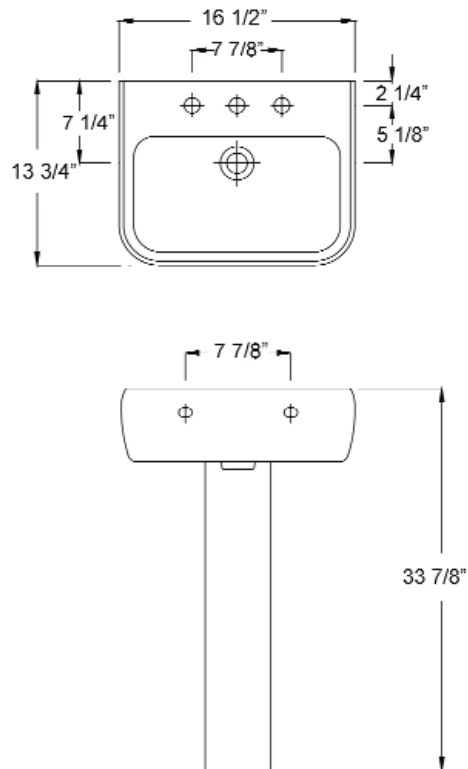

# METROPOLITAN 420 PEDESTAL LAVATORY

Cat. No.  
3-93X

Faucet not included

W: 16 1/2"  
D: 13 3/4"  
H: 33 7/8"

### Interior Dimensions:

Basin Interior: 14 1/8" x 7 5/8"  
Basin Depth: 5 1/2"  
Mount bolts height: 32"  
Mount holes cc: 7 7/8"  
Faucet and spout holes: 1 3/8"

### Features:

- ▶ Made of Vitreous China
- ▶ Available for 1 hole, 4" CC or 8" Widespread
- ▶ Overflow
- ▶ Can be Installed Using Toggle or Molly Bolts (not included)

\*For ease of installation, order one of the following:

### Compliance Certification

Meets or exceeds the following specifications: ASME A112.19.2 2008 (and CSA B45.1-08 for ceramic plumbing fixtures).

Dimensions of fixture are nominal and may vary within the range of tolerances established by ASME Standard A112.19.2-2008. Dimensions and specifications subject to change without notice.